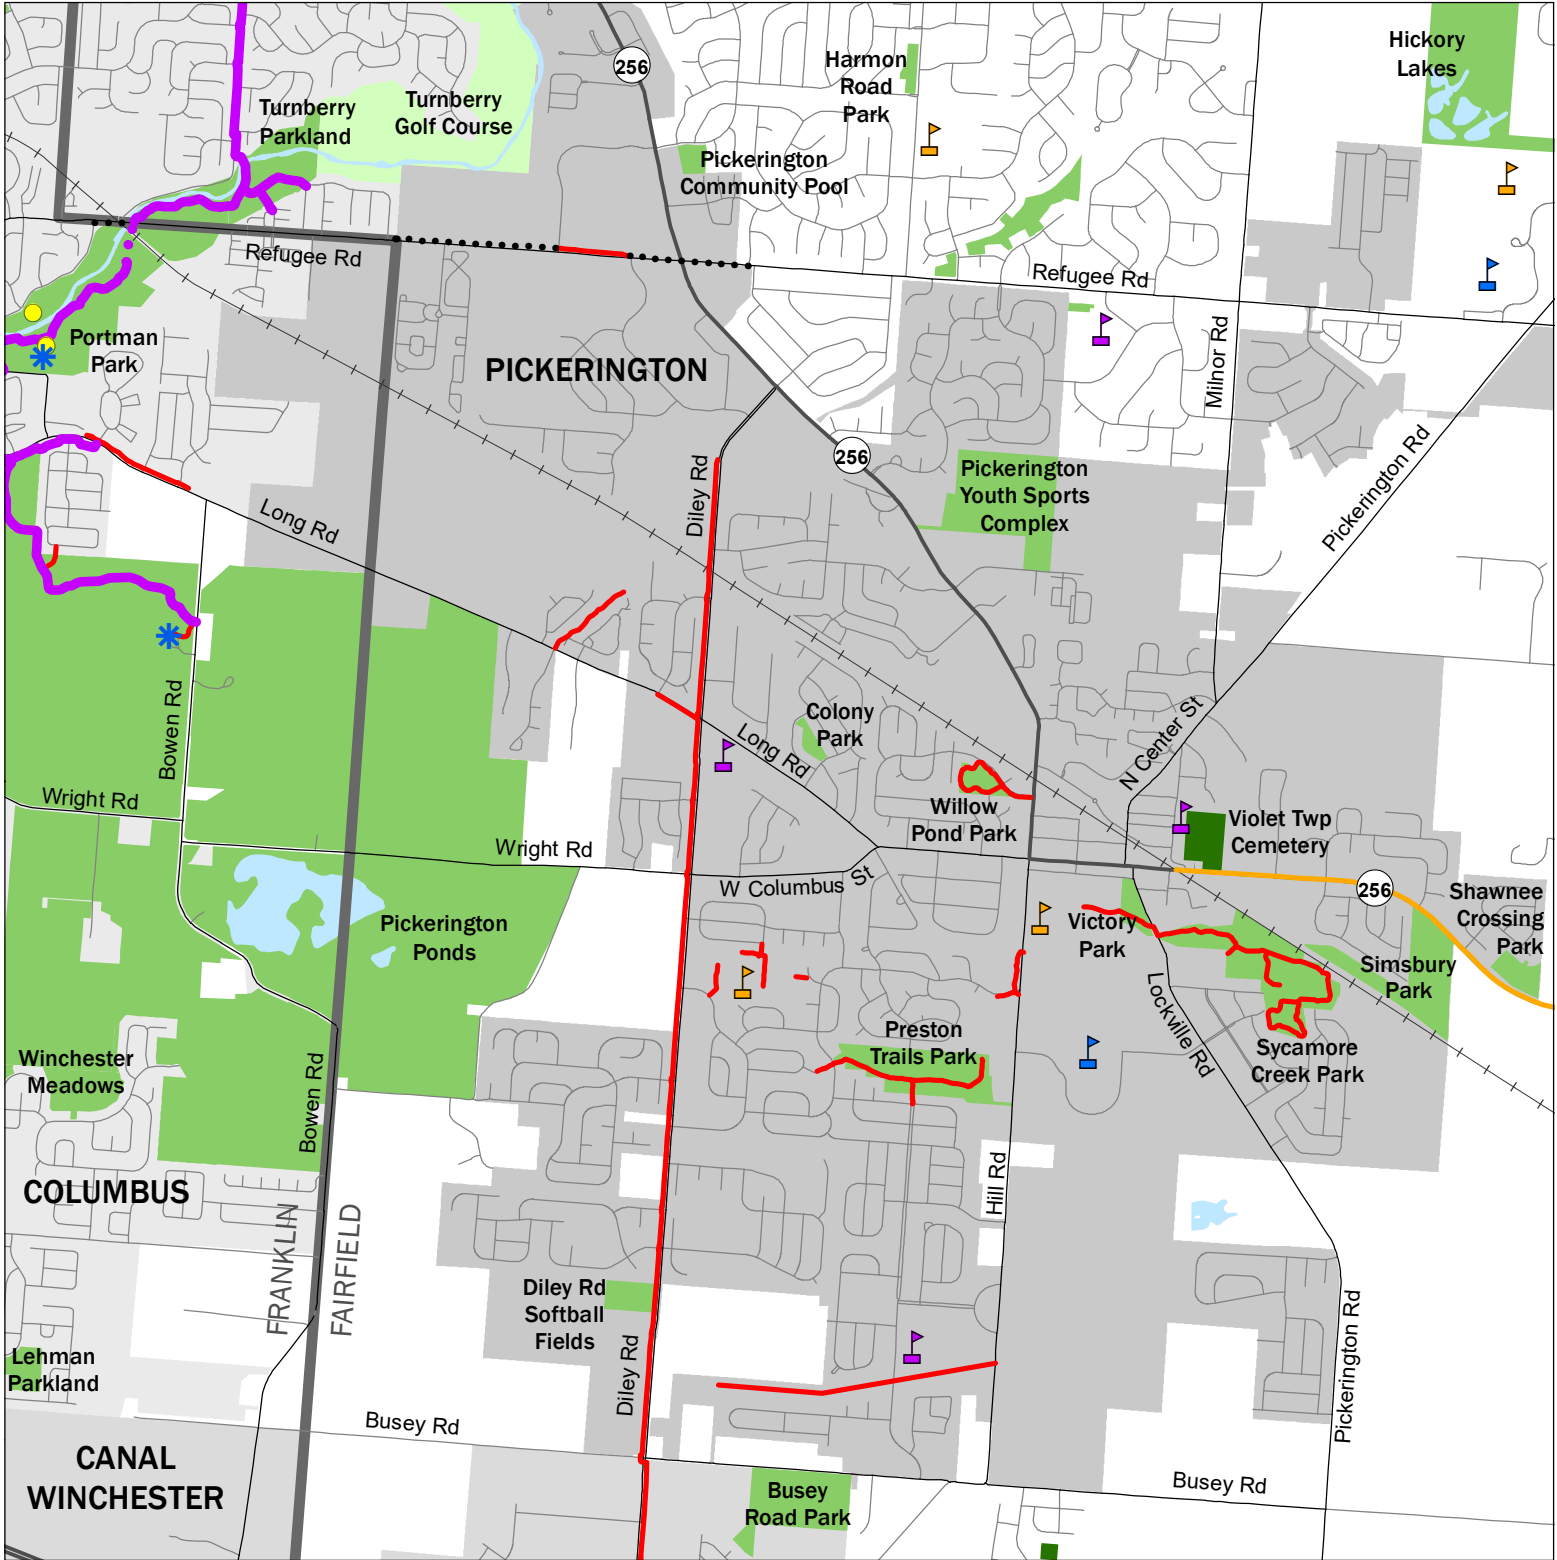

Trails and Open Space Pickerington, Ohio

- | | | | | | |
|--|-------------------|--|---------------------------------|--|-----------------|
| | Trail Head | | Blacklick Creek Trail, Existing | | Park/Open Space |
| | Restroom | | Blacklick Creek Trail, Proposed | | Golf |
| | Elementary School | | Multi Use Path | | Cemetery |
| | Middle School | | Bicycle Lane | | |
| | High School | | Committed/Funded Bikeway | | |